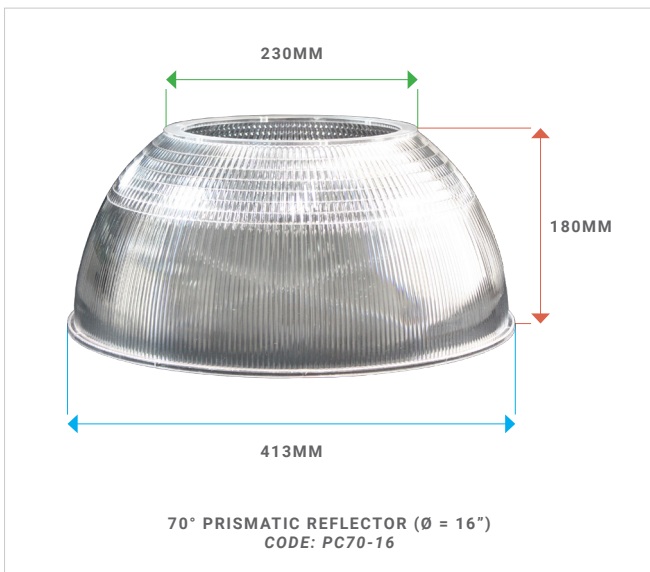

PHYSICAL DATA

HOUSING COLOUR:	BLACK
HOUSING MATERIAL:	ALUMINIUM
MOUNTING METHOD:	PENDANT
REFLECTOR:	NONE (ORDER SEPARATELY - SEE PAGE 2)
HEIGHT/DEPTH (MM):	145
DIAMETER (MM):	260
WEIGHT (KG):	2.2
LAMP TYPE:	LED (NOT EXCHANGEABLE)
IMPACT RESISTANCE RATING:	IK08 (WITHOUT REFLECTOR)
WARRANTY (YEARS):	5

VENTURE LIGHTING LED HIGHBAY

200 WATT DALI-2

ORDER CODE: INDA200-H2-D2

60° ALUMINIUM REFLECTOR

90° ALUMINIUM REFLECTOR

70° PRISMATIC REFLECTOR

*REFLECTORS OPTIONAL. MUST BE ORDERED SEPERATELY.
CONTACT VENTURE LIGHTING FOR OTHER OPTIONS & ACCESSORIES