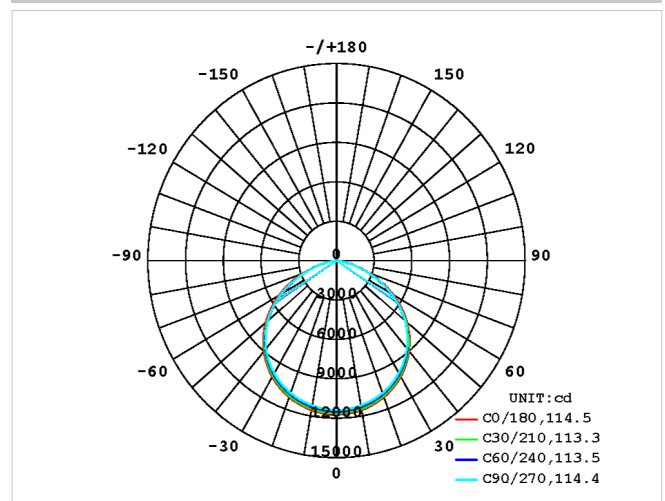

PHYSICAL DATA

HOUSING COLOUR:	BLACK
HOUSING MATERIAL:	ALUMINIUM
MOUNTING METHOD:	PENDANT
REFLECTOR:	NONE (ORDER SEPARATELY - SEE PAGE 2)
HEIGHT/DEPTH (MM):	145
DIAMETER (MM):	260
WEIGHT (KG):	2.2
LAMP TYPE:	LED (NOT EXCHANGEABLE)
IMPACT RESISTANCE RATING:	IK08 (WITHOUT REFLECTOR)
WARRANTY (YEARS):	5

165*
LUMENS PER WATT
* NOMINAL

POLAR CURVE

SEE OVER PAGE FOR REFLECTORS (OPTIONAL)

Notes: This Product Specification contains data about typical performance at nominal power. Actual values may depend on ballast and applications. Data is based upon tests performed by (or on behalf of) Venture Lighting in a controlled environment and is representative of relative performance at the relevant nominal power/voltage. Actual performance can vary depending on operating conditions.