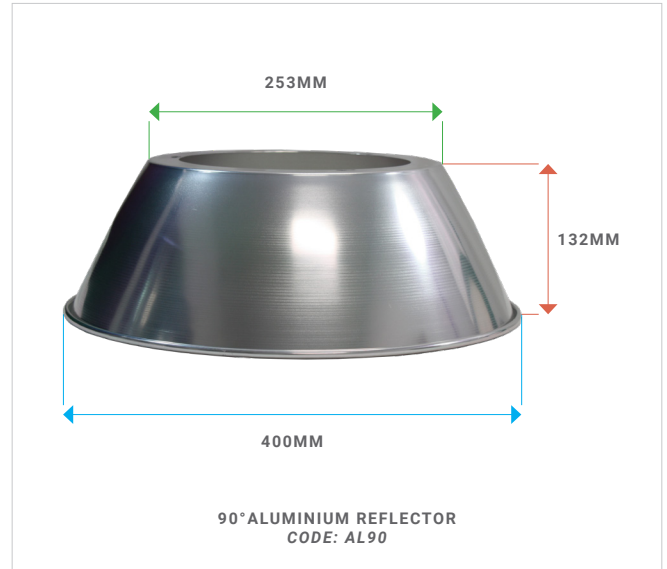

PHYSICAL DATA

HOUSING COLOUR:	BLACK
HOUSING MATERIAL:	ALUMINIUM
MOUNTING METHOD:	PENDANT
REFLECTOR:	NONE (ORDER SEPARATELY - SEE PAGE 2)
HEIGHT/DEPTH (MM):	145
DIAMETER (MM):	260
WEIGHT (KG):	2.2
LAMP TYPE:	LED (NOT EXCHANGEABLE)
IMPACT RESISTANCE RATING:	IK08 (WITHOUT REFLECTOR)
WARRANTY (YEARS):	5

VENTURE LIGHTING LED HIGHBAY

200 WATT DALI-2

ORDER CODE: INDA200-H2-D2

60° ALUMINIUM REFLECTOR

90° ALUMINIUM REFLECTOR

70° PRISMATIC REFLECTOR

*REFLECTORS OPTIONAL. MUST BE ORDERED SEPERATELY.
CONTACT VENTURE LIGHTING FOR OTHER OPTIONS & ACCESSORIES