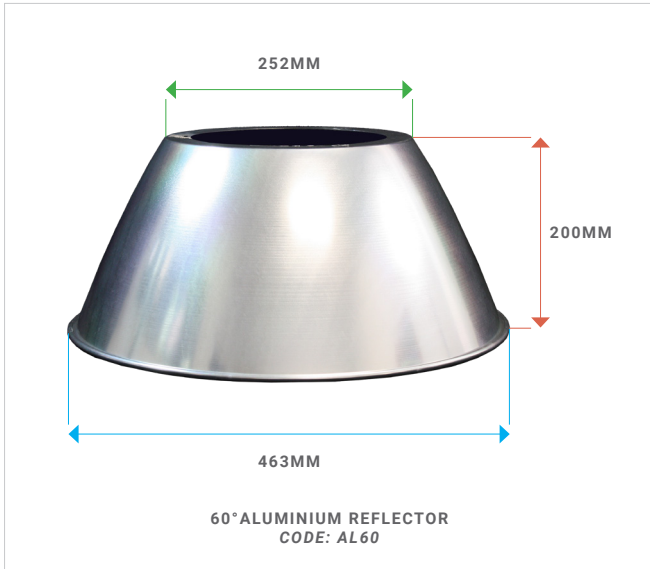

VENTURE LIGHTING LED HIGHBAY

200 WATT DALI-2

ORDER CODE: INDA200-H2-D2

60° ALUMINIUM REFLECTOR