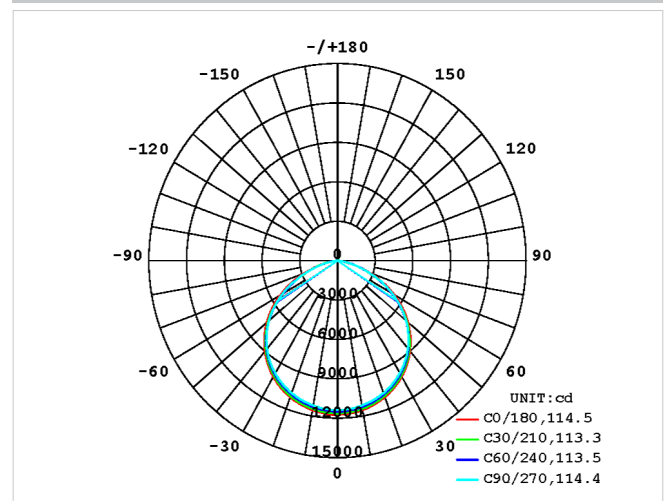

POLAR CURVE

SEE OVER PAGE FOR REFLECTORS (OPTIONAL)

Notes: This Product Specification contains data about typical performance at nominal power. Actual values may depend on ballast and applications. Data is based upon tests performed by (or on behalf of) Venture Lighting in a controlled environment and is representative of relative performance at the relevant nominal power/voltage. Actual performance can vary depending on operating conditions.

[^]Photometric data listed relates to 120° (no reflector) version.

Data is subject to change without notice. Images used for illustrative purposes only. Actual product may differ.

Revision Date: 08/08/2022

VENTURE LIGHTING IS AN ADVANCED
LIGHTING TECHNOLOGIES COMPANY

AUSTRALIA | venturelighting.com.au | adlt.com.au | +61 3 9800 5600
NEW ZEALAND | venturelighting.co.nz | adlt.co.nz | +64 07 579 0163
SINGAPORE | venturelighting.com.sg | adlt.com.sg | +65 6844 2338