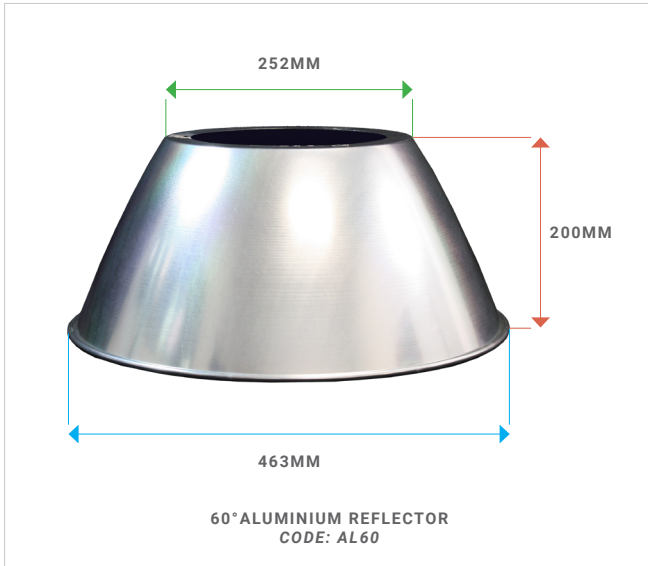

VENTURE LIGHTING LED HIGHBAY

150 WATT

ORDER CODE: INDA150-H2

60° ALUMINIUM REFLECTOR