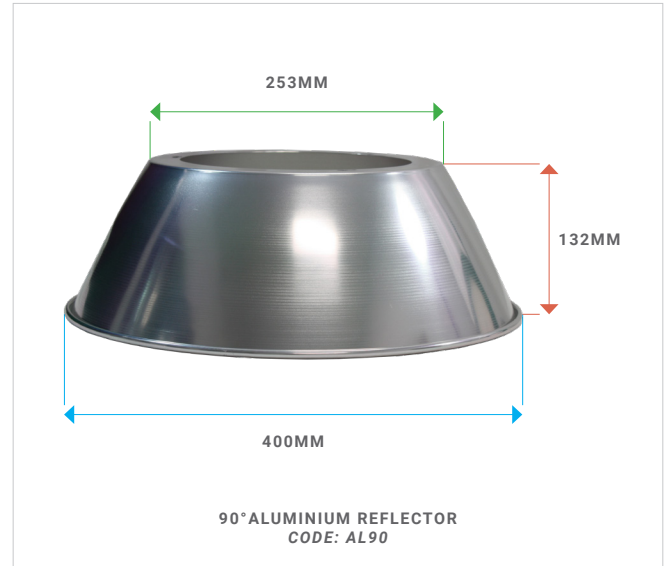

90° ALUMINIUM REFLECTOR