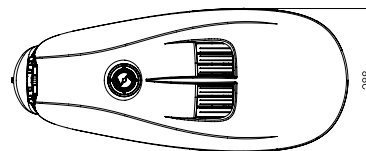

Revision Date 15/07/2020

© 2023 Cree Lighting Europe S.p.A. a company of ENERGY EFFICIENT LIGHTING GROUP. All rights reserved. For informational purposes only. Content is subject to change. Cree® and the Cree Lighting logo are registered trademarks of SMART Global Holdings, Inc.

Advanced Lighting Technologies Australia Inc
Advanced Lighting Technologies New Zealand Ltd
Advanced Lighting Technologies Asia Pte Ltd

Australia
New Zealand
Singapore

+61 3 9800 5600
+64 9 415 6332
+65 6844 2338

www.adlt.com.au
www.adlt.co.nz
www.adlt.com.sg