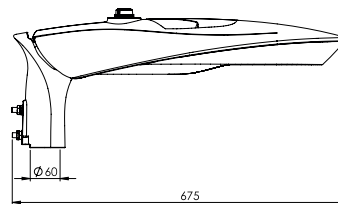

DIMENSIONS

Weight: 6.5 kg

Revision Date 15/07/2020

© 2023 Cree Lighting Europe S.p.A. a company of ENERGY EFFICIENT LIGHTING GROUP. All rights reserved. For informational purposes only. Content is subject to change. Cree® and the Cree Lighting logo are registered trademarks of SMART Global Holdings, Inc.