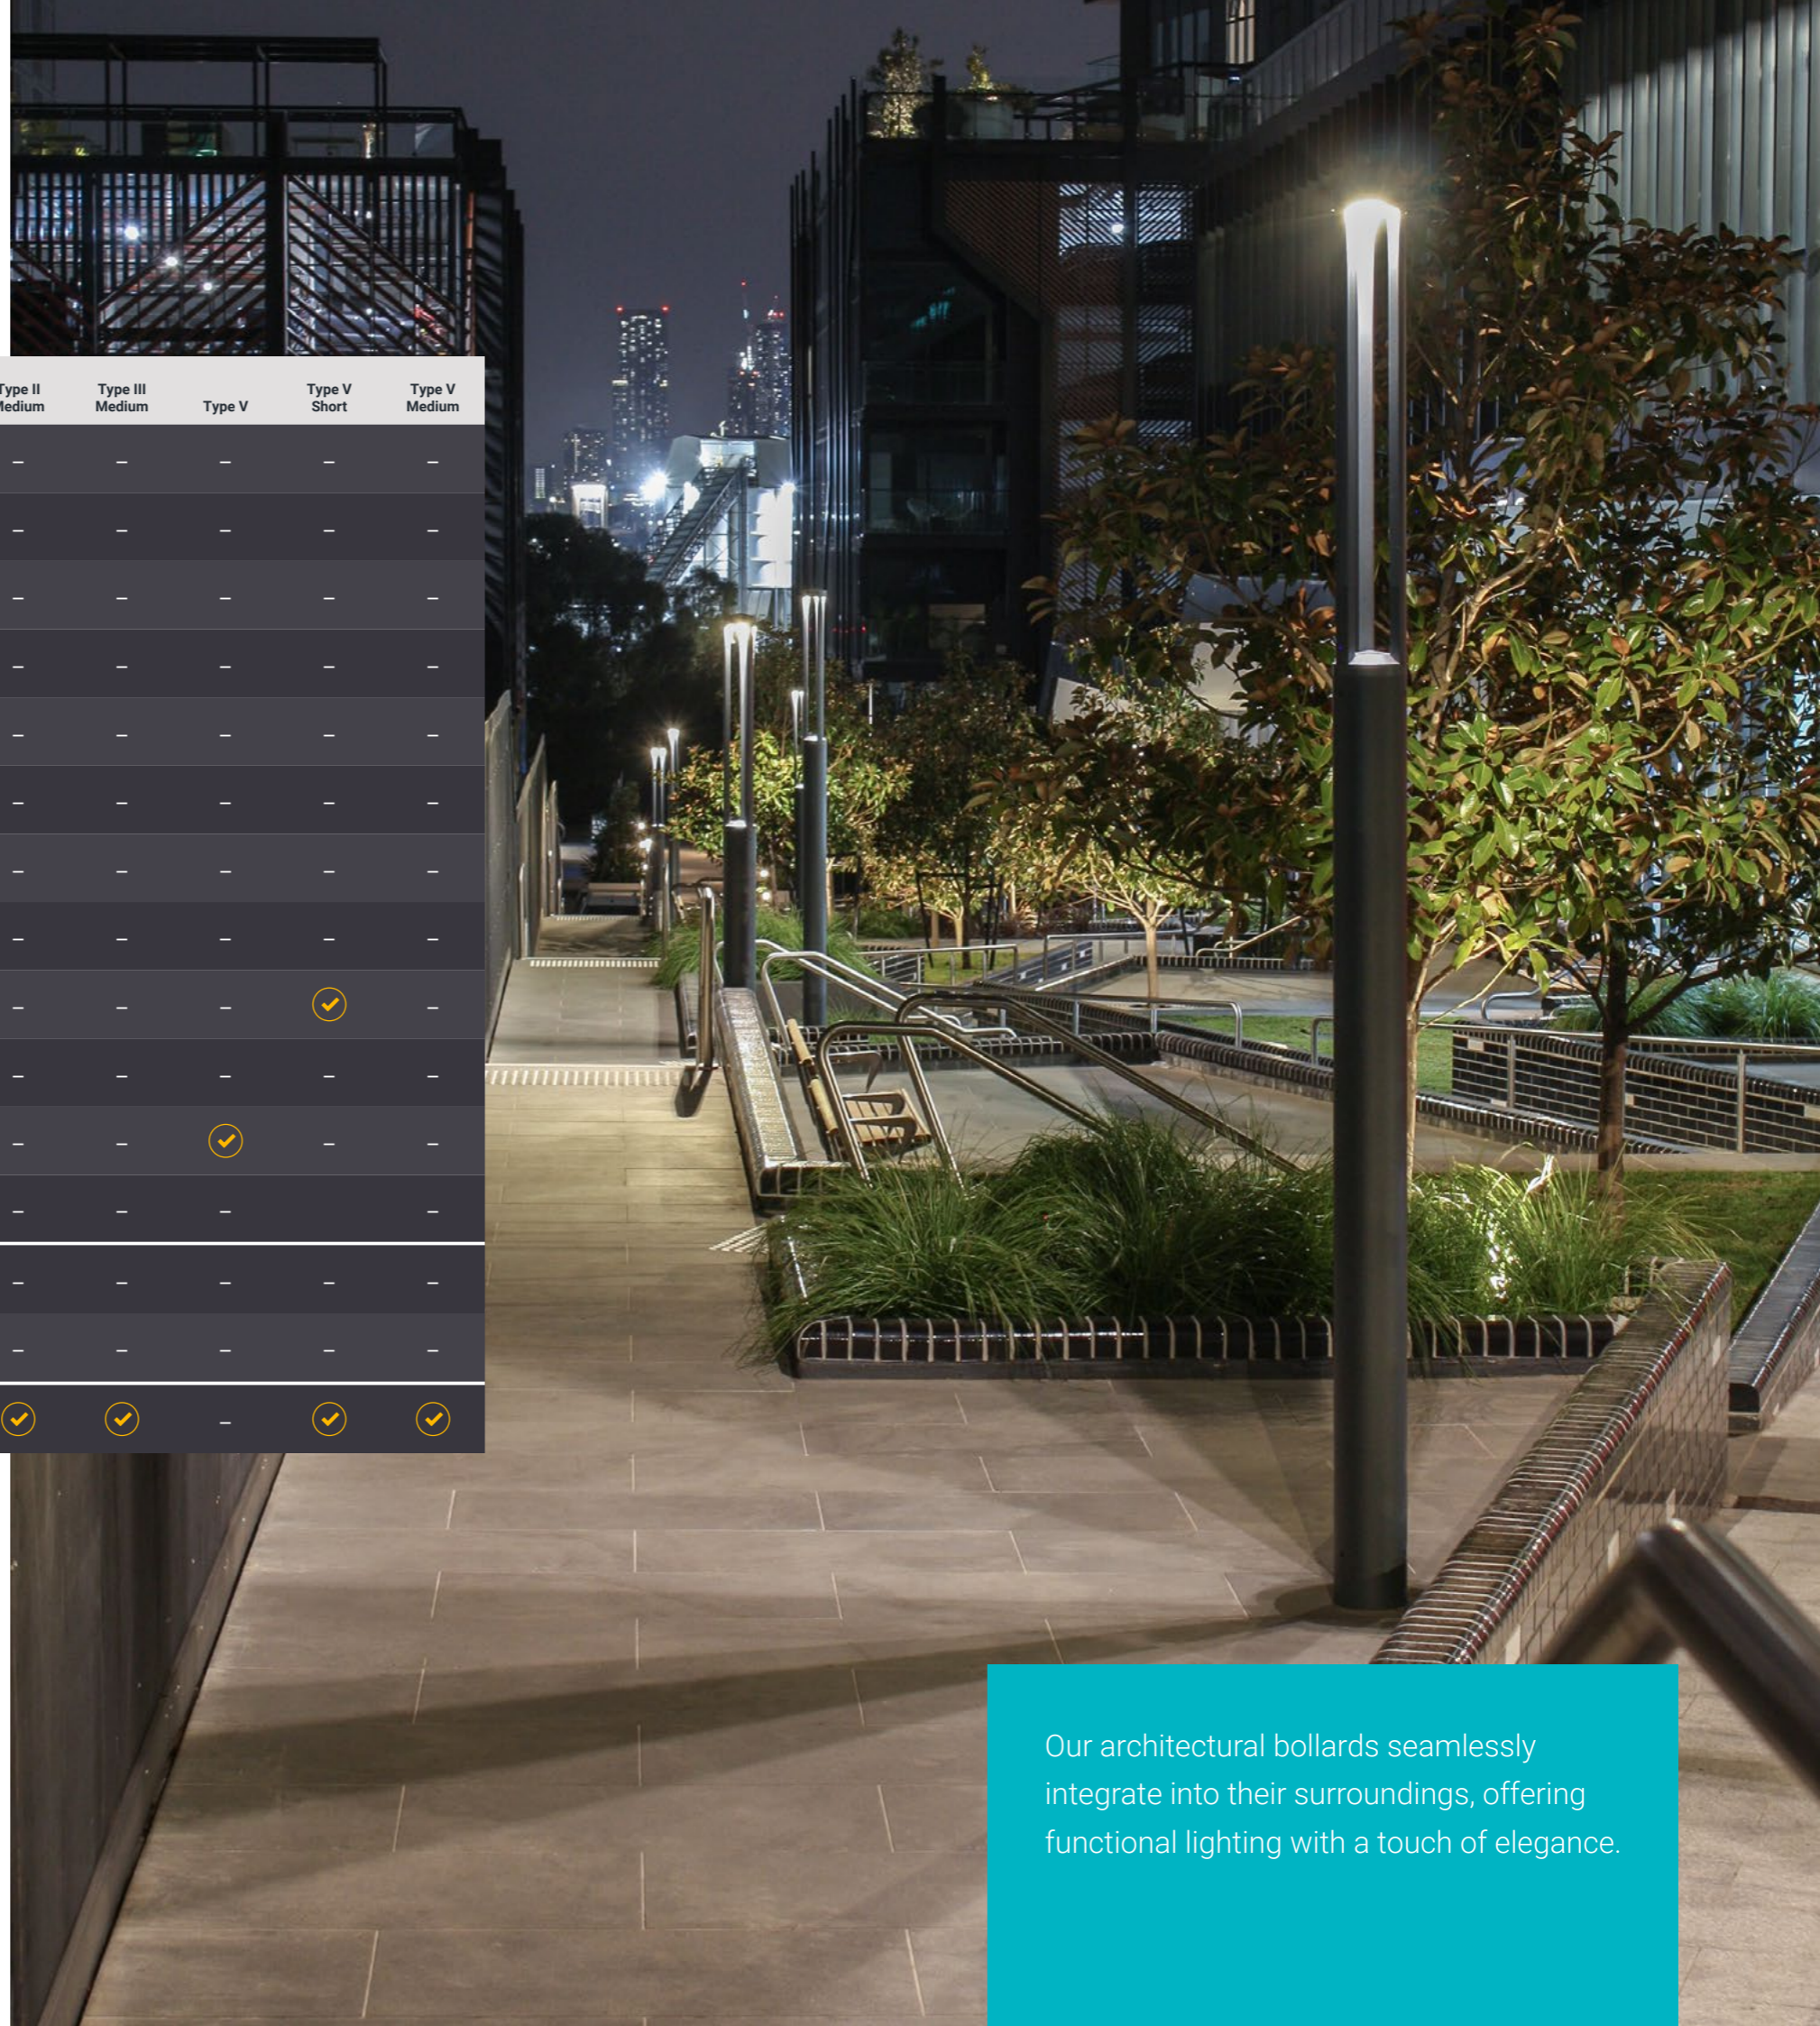

16
21

Many of our bollards are available with future proof connectivity and other additional functions.
Contact us for more information!

* Optional / Model Dependent

Optic Variations

A quick snapshot of the optical capabilities of our bollard range.

Optic		One Way	Two Way	Three Way	Radial	Asymmetric	Long & Narrow	Type II Medium	Type III Medium	Type V	Type V Short	Type V Medium	
Arcluce	Gothic	-	✓	✓	✓	-	-	-	-	-	-	-	
	Klou Short	✓	-	-	✓	-	-	-	-	-	-	-	
	Klou	✓	-	-	✓	-	-	-	-	-	-	-	
	KlouK	✓	✓	-	✓	-	-	-	-	-	-	-	
	Kubix	-	✓	✓	✓	-	-	-	-	-	-	-	
	Miko	✓	-	-	✓	-	-	-	-	-	-	-	
	Pixel	✓	✓	-	-	-	-	-	-	-	-	-	
	Quadrio180	-	-	-	✓	-	-	-	-	-	-	-	-
	Quadrio180 Urban	-	-	-	-	-	-	-	-	-	✓	-	-
	Soul180	-	-	-	✓	-	-	-	-	-	-	-	-
	Soul180 Urban	-	-	-	-	-	-	-	-	-	✓	-	-
Tula	-	-	-	✓	-	-	-	-	-	-	-	-	
Holophane	Denver iD	-	-	-	-	✓	✓	-	-	-	-	-	
	Denver Elite	✓	✓	✓	-	-	-	-	-	-	-	-	
Cree Lighting	Edge Pathway	-	-	-	-	-	-	✓	✓	-	✓	✓	