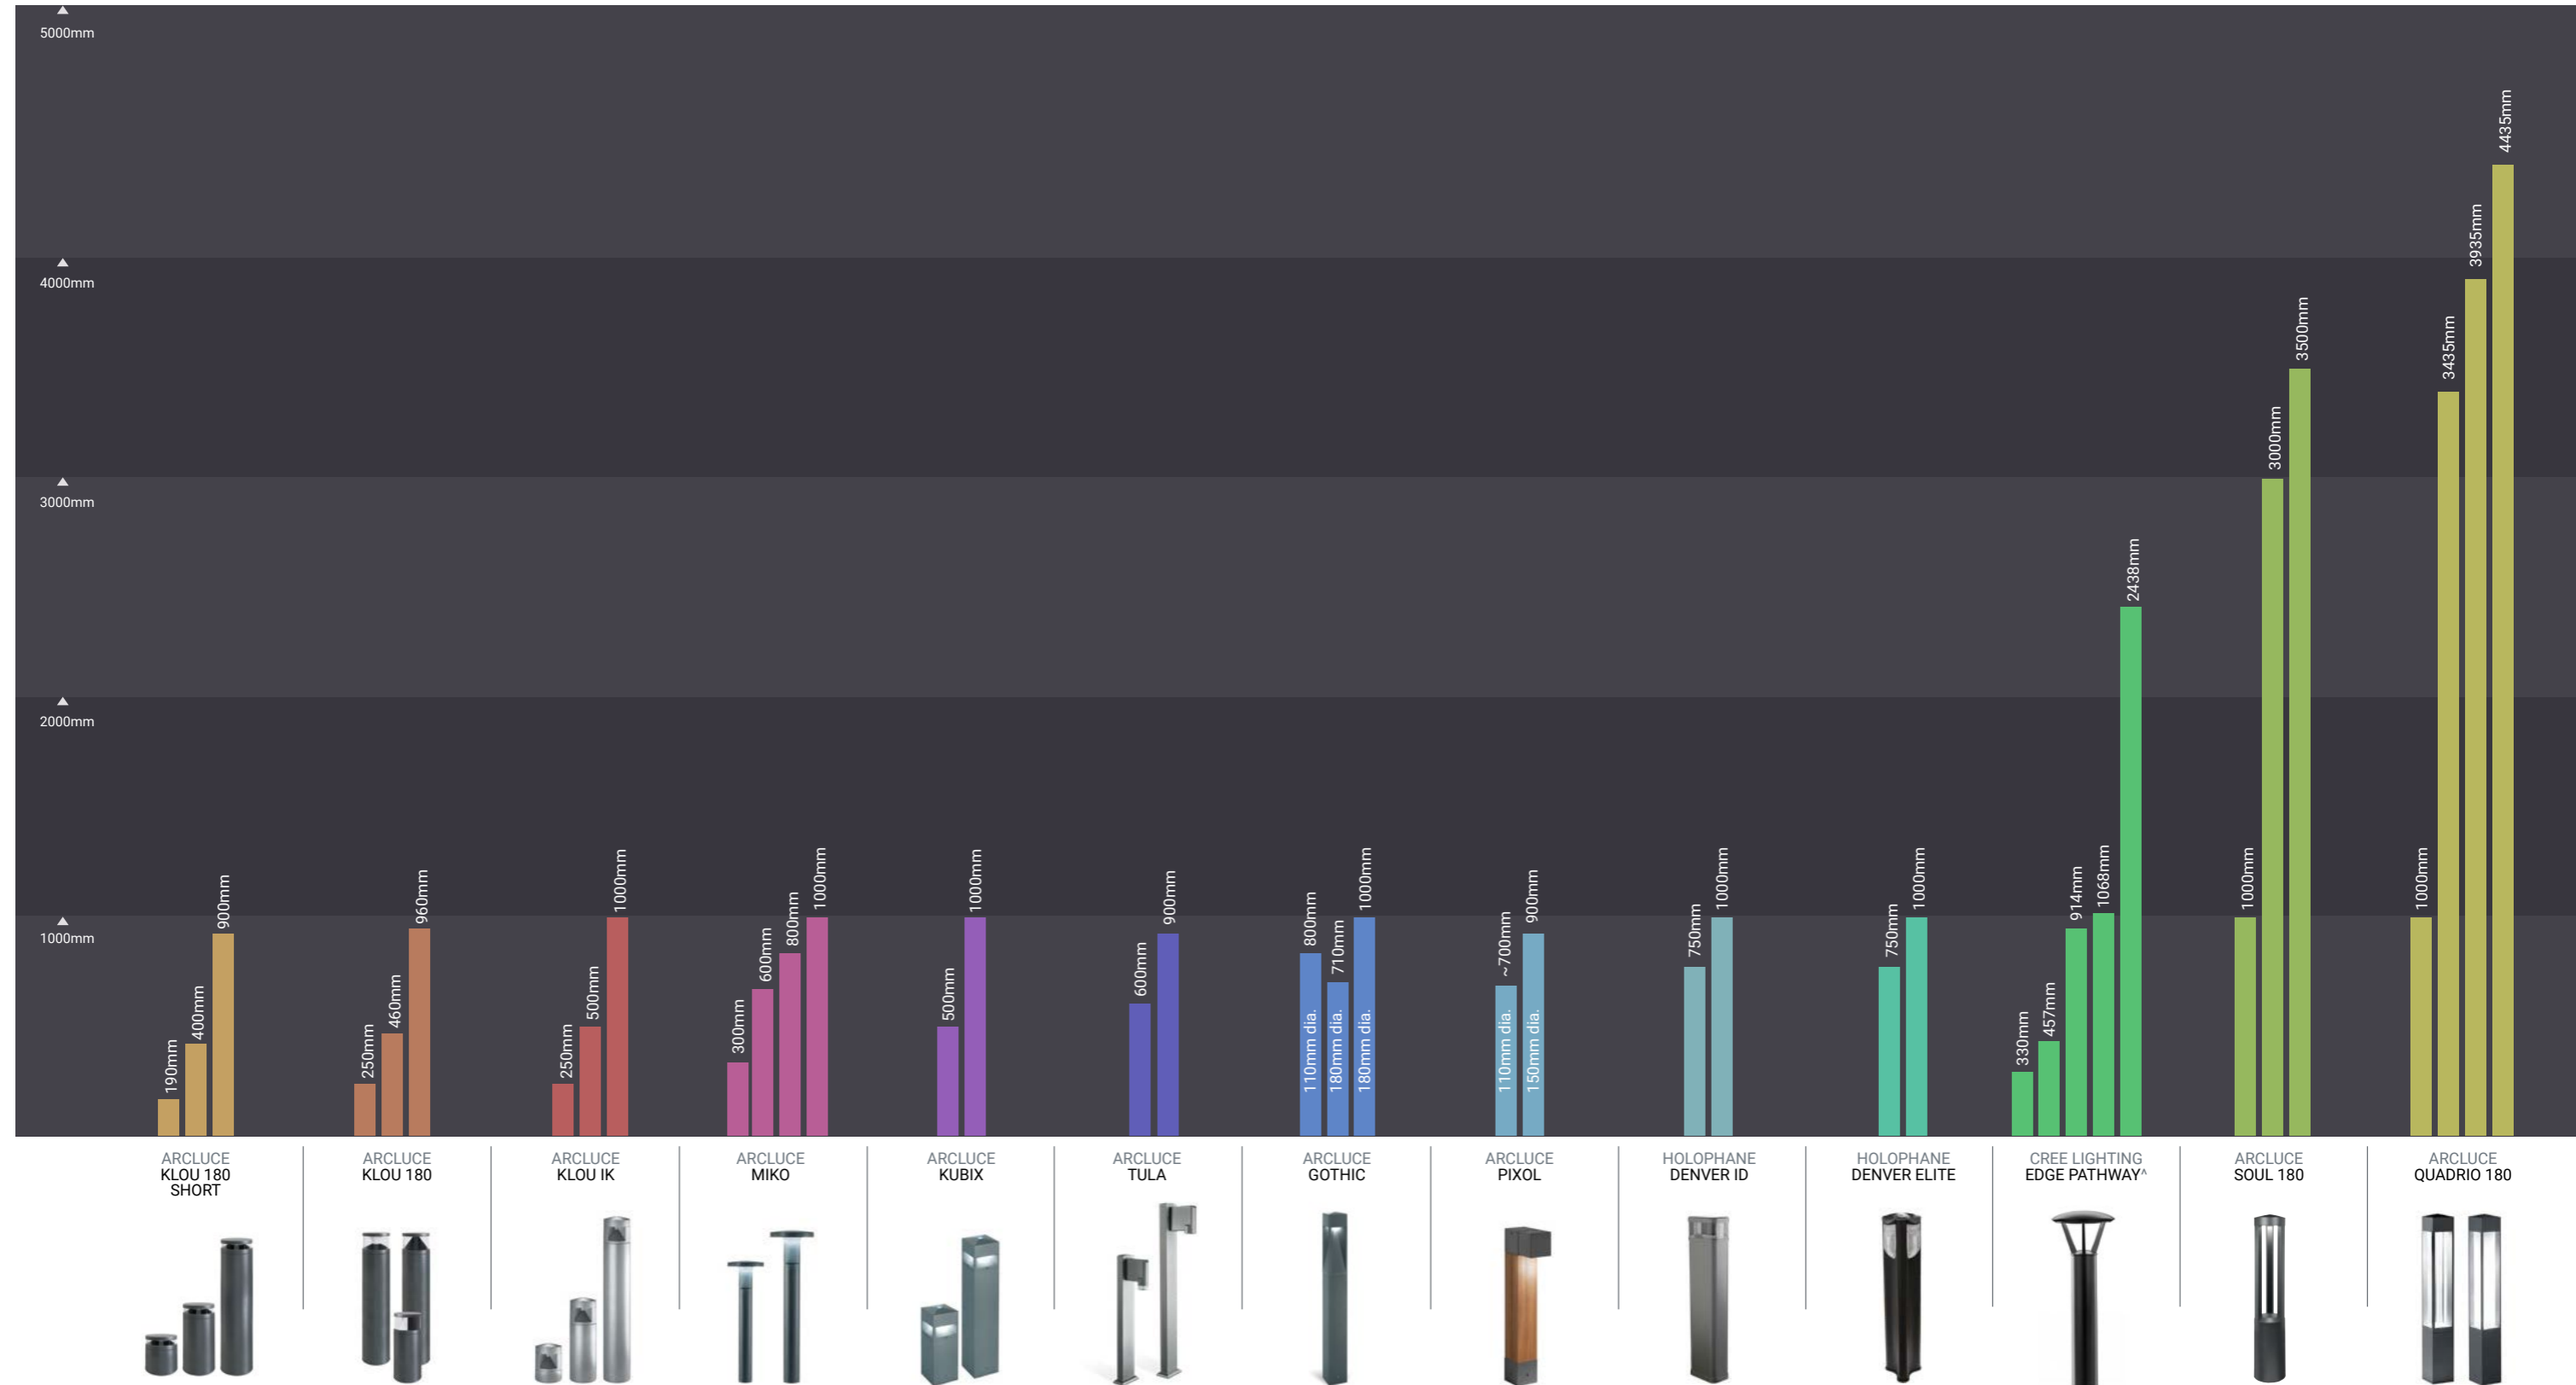

Height Comparison

Our range of bollards span from a compact 190mm to over 4m tall to offer unparalleled versatility.

* Optional / Model Dependant

* Legacy product. May not be available in all variants.