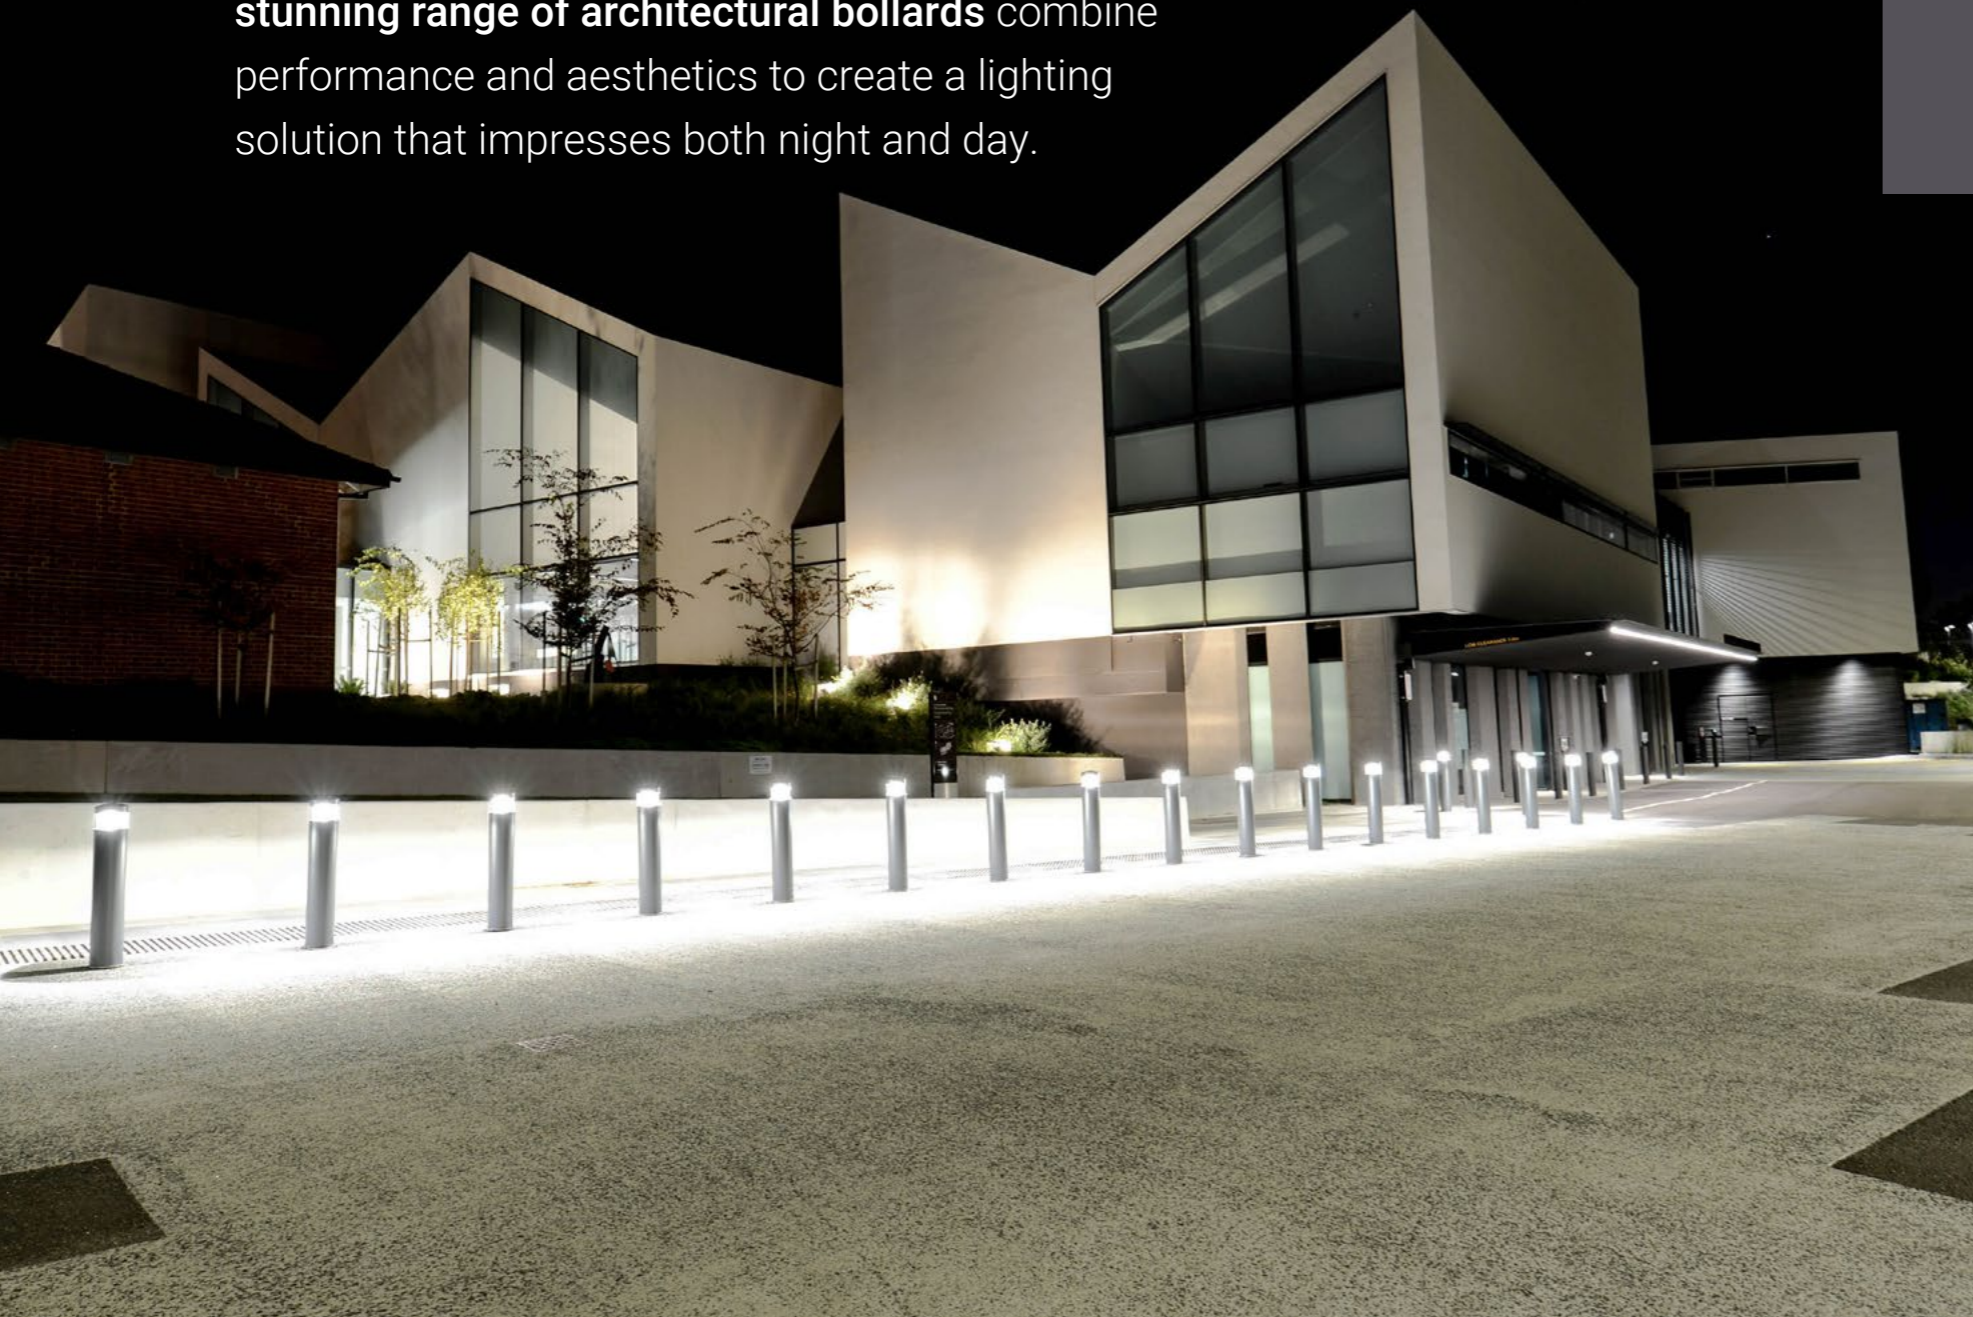

Shaping Urban Spaces Day & Night

Perfect for parks, forecourts and other urban spaces, **Advanced Lighting Technologies'** stunning range of architectural bollards combine performance and aesthetics to create a lighting solution that impresses both night and day.

Conceived to meet the most demanding requirements of lighting designers, architects and end users, our bollards feature high-quality design and robust craftsmanship, backed by a minimum 5-year warranty.

Flexible & Adaptable

Ranging in height from 190mm to over 4m tall, a choice of designs, finishes and optical distributions offers maximum flexibility for your urban lighting needs. A selection of optics, colour temperatures, decorative effects and sensors are also available upon request (model dependent).

Robust & Reliable

Our bollards are built tough, with many boasting high impact resistance ratings to withstand the challenges of the urban environment.