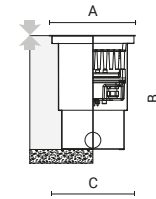

DIMENSIONS