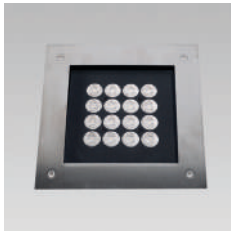

Recessed floor fittings

QUAD200

LUMINAIRE

- Die-cast aluminium body (EN 47100).
- AISI 316L stainless steel trim.
- AISI 316L stainless steel edge for flush with ground versions.
- Double layer polyester powder paint resistant to corrosion and salt spray fog.
- Silicone rubber gaskets.
- AISI 316 stainless steel external screws.
- PMMA lenses for LEDs.
- Screen made of 10mm thermal-shock resistant tempered glass.
- 1000-1500Kg static load capacity.
- High quality LED sources characterized according to IES TM-30, with high color consistency <3SDCM and long useful life >60000 hours at L80.
- It complies with standards EN 60598-1 and EN 60598-2-13.

STANDARD COLOUR

 30

DIMENSIONS

Code	Optic	Luminaire		CRI	CCT	Class	Wiring	Power Supply	A mm	B mm	C mm
		Watt	Lumen								
0765008A-840-30	 spot 9°	37W	4050lm	80	4000K	⊕	ON/OFF	220-240V 50/60Hz	221	171	340
0765007A-840-30	 medium 25°	37W	3800lm	80	4000K	⊕	ON/OFF	220-240V 50/60Hz	221	171	340
0765022A-840-30	 wide flood 47°	37W	3500lm	80	4000K	⊕	ON/OFF	220-240V 50/60Hz	221	171	340
0765012A-840-30	 elliptic 9°x52°	37W	3700lm	80	4000K	⊕	ON/OFF	220-240V 50/60Hz	221	171	340
0765047A-840-30	 wall washer I _{max} =19°	37W	3400lm	80	4000K	⊕	ON/OFF	220-240V 50/60Hz	221	171	340
0765043F-30	 spot 9°	40W			RGBW	⊕	DMX	220-240V 50/60Hz	221	171	340
0765054F-30	 medium 25°	40W			RGBW	⊕	DMX	220-240V 50/60Hz	221	171	340
0765005F-30	 wide flood 46°	40W			RGBW	⊕	DMX	220-240V 50/60Hz	221	171	340
0765044F-30	 elliptic 9°x52°	40W			RGBW	⊕	DMX	220-240V 50/60Hz	221	171	340
0765053F-30	 wall washer I _{max} =19°	40W			RGBW	⊕	DMX	220-240V 50/60Hz	221	171	340

 The **photo** represents the family product range. You can see the correct image of each product (code) on the website.

LED driver included.

QUAD200

FLUSH TRIM - RECESSED DEEP BOX

Supplied with recessed installation box (1099035X).