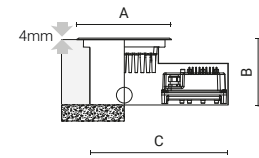

Supplied with recessed installation box (1099234X).

STANDARD COLOUR

 30

DIMENSIONS

Code	Optic	Luminaire		CRI	CCT	Class	Wiring	Power Supply	A mm	B mm	C mm
		Watt	Lumen								
0765016A-840-30	 spot 9°	37W	4050lm	80	4000K	⊕	ON/OFF	220-240V 50/60Hz	230	167	340
0765014A-840-30	 medium 25°	37W	3800lm	80	4000K	⊕	ON/OFF	220-240V 50/60Hz	230	167	340
0765020A-840-30	 wide flood 47°	37W	3500lm	80	4000K	⊕	ON/OFF	220-240V 50/60Hz	230	167	340
0765009A-840-30	 elliptic 9°x52°	37W	3700lm	80	4000K	⊕	ON/OFF	220-240V 50/60Hz	230	167	340
0765049A-840-30	 wall washer I _{max} =19°	37W	3400lm	80	4000K	⊕	ON/OFF	220-240V 50/60Hz	230	167	340
0765039F-30	 spot 9°	40W			RGBW	⊕	DMX	220-240V 50/60Hz	230	167	340
0765058F-30	 medium 25°	40W			RGBW	⊕	DMX	220-240V 50/60Hz	230	167	340
0765003F-30	 wide flood 46°	40W			RGBW	⊕	DMX	220-240V 50/60Hz	230	167	340
0765040F-30	 elliptic 9°x52°	40W			RGBW	⊕	DMX	220-240V 50/60Hz	230	167	340
0765057F-30	 wall washer I _{max} =19°	40W			RGBW	⊕	DMX	220-240V 50/60Hz	230	167	340