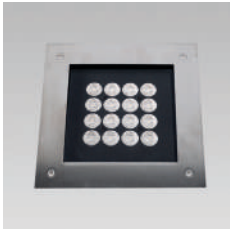

Recessed floor fittings

QUAD200

LUMINAIRE

- Die-cast aluminium body (EN 47100).
- AISI 316L stainless steel trim.
- AISI 316L stainless steel edge for flush with ground versions.
- Double layer polyester powder paint resistant to corrosion and salt spray fog.
- Silicone rubber gaskets.
- AISI 316 stainless steel external screws.
- PMMA lenses for LEDs.
- Screen made of 10mm thermal-shock resistant tempered glass.
- 1000-1500Kg static load capacity.
- High quality LED sources characterized according to IES TM-30, with high color consistency <3SDCM and long useful life >60000 hours at L80.
- It complies with standards EN 60598-1 and EN 60598-2-13.

INSTALLATION

- Recessed installation.
- Supplied with galvanized and painted steel recessed installation box.
- Supplied with power cable (0.7m).

These fittings are suitable for the modern control systems. For the various possibilities, please see section "Controlling the light".

STANDARD PRODUCT		AVAILABLE OPTIONS
Wiring	ON/OFF (A)	
CCT	4000K (-840), RGBW	3000 (-830)
Colour	 30	

Photorealistic rendering.

Recessed floor fittings

QUAD200

FLUSH TRIM - RECESSED L BOX

Supplied with recessed installation box (1099034X).

 The **photo** represents the family product range. You can see the correct image of each product (code) on the website.

LED driver included.

QUAD200

FLUSH TRIM - RECESSED DEEP BOX

Supplied with recessed installation box (1099035X).