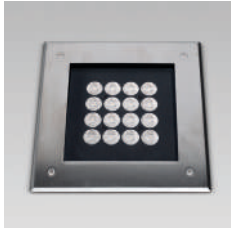

QUAD200

TRIM ABOVE THE GROUND - RECESSED DEEP BOX

Supplied with recessed installation box (1099232X).