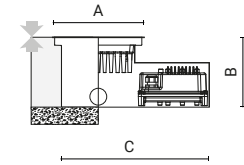

STANDARD COLOUR

30

DIMENSIONS