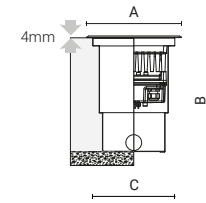

STANDARD COLOUR

● 30

DIMENSIONS