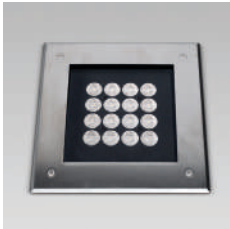

Recessed floor fittings

QUAD200

LUMINAIRE

- Die-cast aluminium body (EN 47100).
- AISI 316L stainless steel trim.
- AISI 316L stainless steel edge for flush with ground versions.
- Double layer polyester powder paint resistant to corrosion and salt spray fog.
- Silicone rubber gaskets.
- AISI 316 stainless steel external screws.
- PMMA lenses for LEDs.
- Screen made of 10mm thermal-shock resistant tempered glass.
- 1000-1500Kg static load capacity.
- High quality LED sources characterized according to IES TM-30, with high color consistency <3SDCM and long useful life >60000 hours at L80.
- It complies with standards EN 60598-1 and EN 60598-2-13.

Supplied with recessed installation box (1099234X).

STANDARD COLOUR

 30

DIMENSIONS

Code	Optic	Luminaire		CRI	CCT	Class	Wiring	Power Supply	A mm	B mm	C mm
		Watt	Lumen								
0765016A-840-30	 spot 9°	37W	4050lm	80	4000K	⊕	ON/OFF	220-240V 50/60Hz	230	167	340
0765014A-840-30	 medium 25°	37W	3800lm	80	4000K	⊕	ON/OFF	220-240V 50/60Hz	230	167	340
0765020A-840-30	 wide flood 47°	37W	3500lm	80	4000K	⊕	ON/OFF	220-240V 50/60Hz	230	167	340
0765009A-840-30	 elliptic 9°x52°	37W	3700lm	80	4000K	⊕	ON/OFF	220-240V 50/60Hz	230	167	340
0765049A-840-30	 wall washer I _{max} =19°	37W	3400lm	80	4000K	⊕	ON/OFF	220-240V 50/60Hz	230	167	340
0765039F-30	 spot 9°	40W			RGBW	⊕	DMX	220-240V 50/60Hz	230	167	340
0765058F-30	 medium 25°	40W			RGBW	⊕	DMX	220-240V 50/60Hz	230	167	340
0765003F-30	 wide flood 46°	40W			RGBW	⊕	DMX	220-240V 50/60Hz	230	167	340
0765040F-30	 elliptic 9°x52°	40W			RGBW	⊕	DMX	220-240V 50/60Hz	230	167	340
0765057F-30	 wall washer I _{max} =19°	40W			RGBW	⊕	DMX	220-240V 50/60Hz	230	167	340