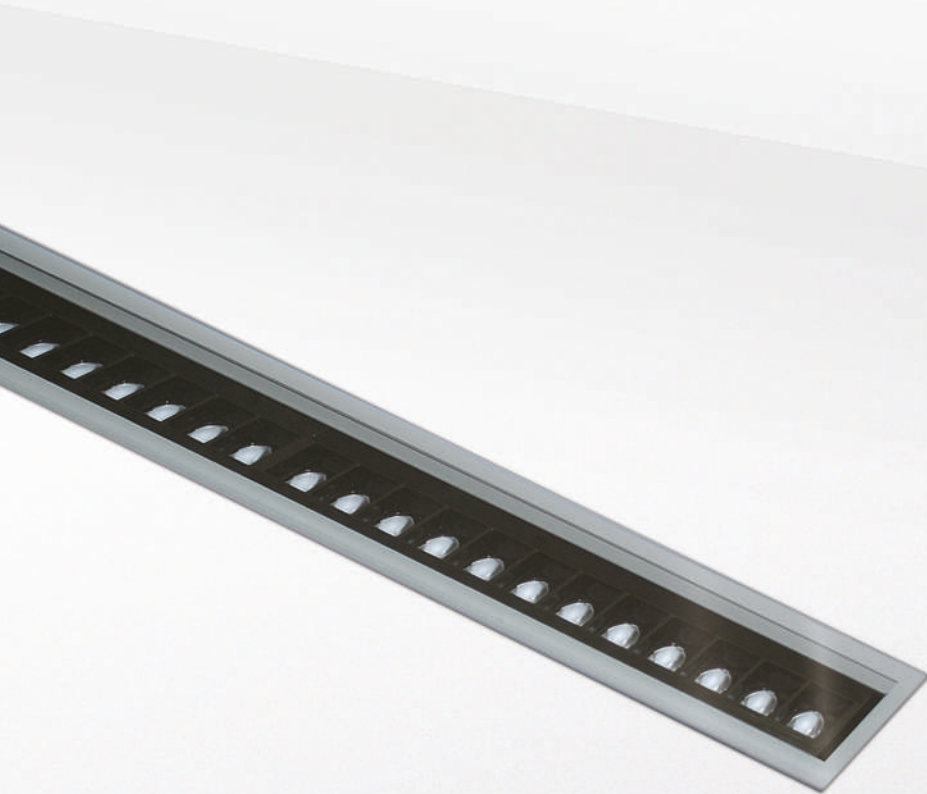

Recessed floor fittings

KRION-IN

LUMINAIRE

- Extruded aluminium body.
- Die-cast aluminium end caps (EN 47100).
- Double layer polyester powder paint resistant to corrosion and salt spray fog.
- Silicone rubber gaskets.
- AISI 316 stainless steel external screws.
- PMMA lenses for LEDs.
- Screen made of 8mm thermal-shock resistant tempered glass.
- 1000Kg static load capacity.
- Can be walked over.
- High quality LED sources characterized according to IES TM-30, with high color consistency <3SDCM and long useful life >60000 hours at L80.

INSTALLATION

- Recessed installation.
- Double cable gland M20 for through wiring.
- Steel spring clips.
- Supplied with extruded aluminium recessed box.

These fittings are suitable for the modern control systems. For the various possibilities, please see section "Controlling the light".

End caps to be ordered separately.

STANDARD PRODUCT		AVAILABLE OPTIONS	
Wiring	ON/OFF (A)	DALI (B)	
CCT	4000K (-840), RGBW	3000K (-830)	
Colour	<input type="radio"/> 21	<input type="radio"/> 16	

📍 Žali, Shopping Center - Vilnius, Lithuania

 The **photo** represents the family product range. You can see the correct image of each product (code) on the website.

LED driver included.

KRION-IN

PERFORMANCE +

Supplied with extruded aluminium recessed box. End caps to be ordered separately.