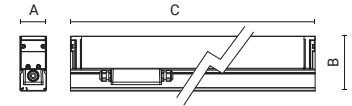

STANDARD COLOUR

DIMENSIONS