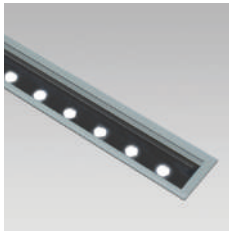

Recessed floor fittings

KRION-IN

PERFORMANCE

Supplied with extruded aluminium recessed box. End caps to be ordered separately.