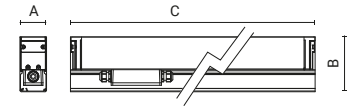

DIMENSIONS

Code	Optic	Luminaire		CRI	CCT	Class	Wiring	Power Supply	A mm	B mm	C mm
		Watt	Lumen								
0781000A-840-21	medium 18°	20W	1900lm	80	4000K	⊕	ON/OFF	220-240V 50/60Hz	70	142	346
0781001A-840-21	medium 18°	39W	3800lm	80	4000K	⊕	ON/OFF	220-240V 50/60Hz	70	142	639
0781002A-840-21	medium 18°	81W	7600lm	80	4000K	⊕	ON/OFF	220-240V 50/60Hz	70	142	1225
0781003A-840-21	flood 28°	20W	1900lm	80	4000K	⊕	ON/OFF	220-240V 50/60Hz	70	142	346
0781004A-840-21	flood 28°	39W	3900lm	80	4000K	⊕	ON/OFF	220-240V 50/60Hz	70	142	639
0781005A-840-21	flood 28°	81W	7700lm	80	4000K	⊕	ON/OFF	220-240V 50/60Hz	70	142	1225
0781006A-840-21	wide flood 42°	20W	2050lm	80	4000K	⊕	ON/OFF	220-240V 50/60Hz	70	142	346
0781007A-840-21	wide flood 42°	39W	4050lm	80	4000K	⊕	ON/OFF	220-240V 50/60Hz	70	142	639
0781008A-840-21	wide flood 42°	81W	8050lm	80	4000K	⊕	ON/OFF	220-240V 50/60Hz	70	142	1225
0781009A-840-21	very-wide flood 72°	20W	1450lm	80	4000K	⊕	ON/OFF	220-240V 50/60Hz	70	142	346
0781010A-840-21	very-wide flood 72°	39W	2950lm	80	4000K	⊕	ON/OFF	220-240V 50/60Hz	70	142	639
0781011A-840-21	very-wide flood 72°	81W	5850lm	80	4000K	⊕	ON/OFF	220-240V 50/60Hz	70	142	1225
0781012A-840-21	elliptic 16°x35°	20W	2100lm	80	4000K	⊕	ON/OFF	220-240V 50/60Hz	70	142	346
0781013A-840-21	elliptic 16°x35°	39W	4150lm	80	4000K	⊕	ON/OFF	220-240V 50/60Hz	70	142	639
0781014A-840-21	elliptic 16°x35°	81W	8300lm	80	4000K	⊕	ON/OFF	220-240V 50/60Hz	70	142	1225
0781015A-840-21	wall washer lmax=18°	20W	2050lm	80	4000K	⊕	ON/OFF	220-240V 50/60Hz	70	142	346
0781016A-840-21	wall washer lmax=18°	39W	4050lm	80	4000K	⊕	ON/OFF	220-240V 50/60Hz	70	142	639
0781017A-840-21	wall washer lmax=18°	81W	8050lm	80	4000K	⊕	ON/OFF	220-240V 50/60Hz	70	142	1225

The **photo** represents the family product range. You can see the correct image of each product (code) on the website.

LED driver included.