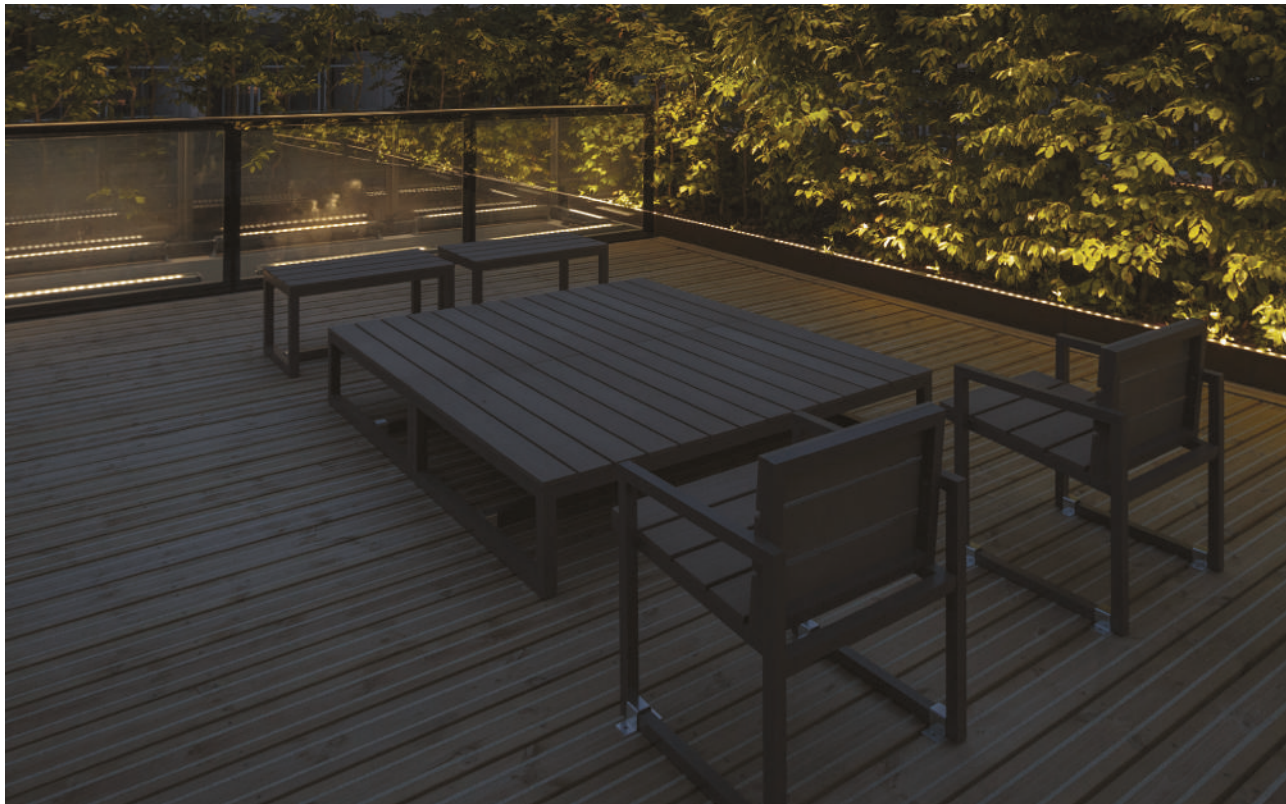

Code	Kg
1099068X	0,02

Suction cup for fixture removal.

These fittings are suitable for the modern control systems. For the various possibilities, please see section "Controlling the light".

📍 Gabriel Square Garden - St Albans, London, United Kingdom