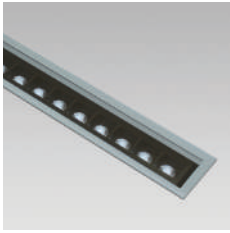

KRION-IN

PERFORMANCE +

Supplied with extruded aluminium recessed box. End caps to be ordered separately.

STANDARD COLOUR

● 21