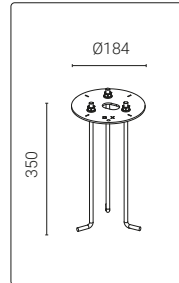

Code	Kg
1099398X-16	1,40

Galvanized and painted steel base plate with galvanized steel stud bolts.