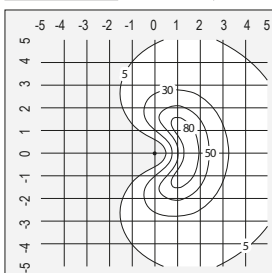

LIGHTING DATA

LED driver included.

Available on request: versions with Smart Function