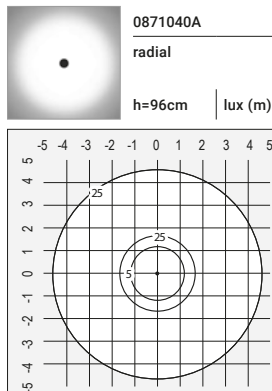

LIGHTING DATA

LED driver included.

Available on request: versions with Smart Function