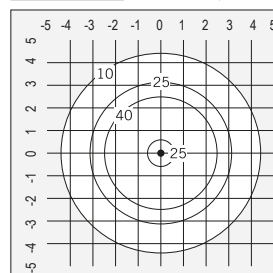

LIGHTING DATA

LED driver included.

Available on request: versions with Smart Function