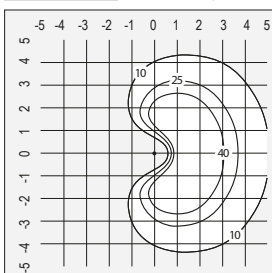

LIGHTING DATA

LED driver included.

Available on request: versions with Smart Function