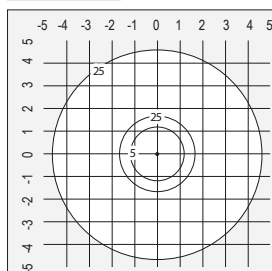

LIGHTING DATA

LED driver included.

Available on request: versions with Smart Function