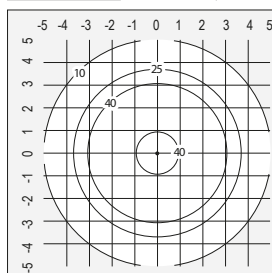

LIGHTING DATA

LED driver included.

Available on request: versions with Smart Function