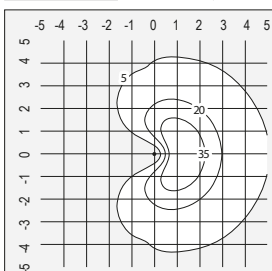

LIGHTING DATA

LED driver included.

Available on request: versions with Smart Function