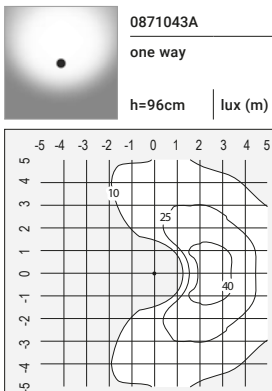

LIGHTING DATA

LED driver included.

Available on request: versions with Smart Function