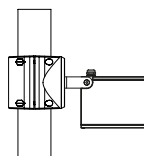

Outdoor floodlights

GRAPES

ADJUSTABLE SINGLE POLE ATTACHMENT (for Ø 102 mm poles)
In die-cast aluminum and painted steel.

ADJUSTABLE DOUBLE POLE ATTACHMENT (for Ø 102 mm poles)
In die-cast aluminum and painted steel.

PANTHEON2

Code		Kg
1099472X-21	1x	1,50
1099473X-21	2x	1,80

PIXOL200

Code		Kg
1099472X-21	1x	1,50
1099473X-21	2x	1,80

MOTO

Code		Kg
1099472X-16	1x	1,50
1099473X-16	2x	1,80

EQOS [Range]

Code		Kg
1099472X-21	1x	1,50
1099473X-21	2x	1,80