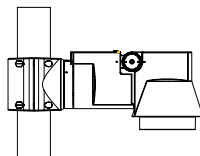

Code		Kg
1099468X-16	1x	1,50
1099469X-16	2x	1,80