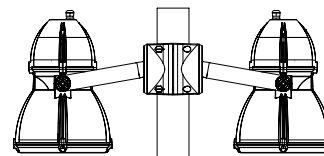

Code		Kg
1099472X-21	1x	1,50
1099473X-21	2x	1,80