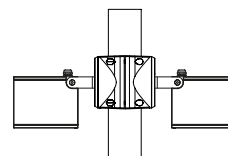

Code		Kg
1099472X-21	1x	1,50
1099473X-21	2x	1,80