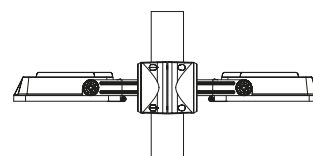

Outdoor floodlights

GRAPES

ADJUSTABLE SINGLE POLE ATTACHMENT (for Ø 102 mm poles)
In die-cast aluminum and painted steel.

ADJUSTABLE DOUBLE POLE ATTACHMENT (for Ø 102 mm poles)
In die-cast aluminum and painted steel.

PANTHEON2

Code		Kg
1099472X-21	1x	1,50
1099473X-21	2x	1,80

PIXOL200

Code		Kg
1099472X-21	1x	1,50
1099473X-21	2x	1,80

MOTO

Code		Kg
1099472X-16	1x	1,50
1099473X-16	2x	1,80

EQOS [Range]

Code		Kg
1099472X-21	1x	1,50
1099473X-21	2x	1,80