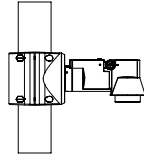

Code		Kg
1099466X-16	1x	1,50
1099467X-16	2x	1,80