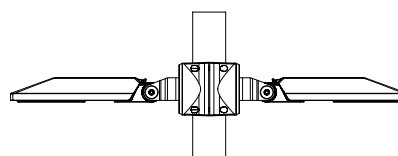

Code		Kg
1099470X-21	1x	1,50
1099471X-21	2x	1,80