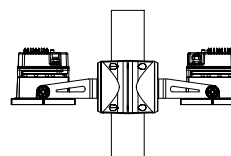

Outdoor floodlights

GRAPES

ADJUSTABLE SINGLE POLE ATTACHMENT (for Ø 102 mm poles)
In die-cast aluminum and painted steel.

ADJUSTABLE DOUBLE POLE ATTACHMENT (for Ø 102 mm poles)
In die-cast aluminum and painted steel.

PANTHEON2

Code		Kg
1099472X-21	1x	1,50
1099473X-21	2x	1,80

PIXOL200

Code		Kg
1099472X-21	1x	1,50
1099473X-21	2x	1,80

MOTO

Code		Kg
1099472X-16	1x	1,50
1099473X-16	2x	1,80

EQOS [Range]

Code		Kg
1099472X-21	1x	1,50
1099473X-21	2x	1,80