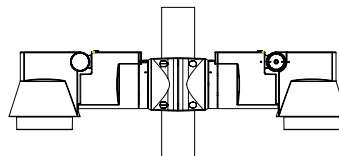

Outdoor floodlights

GRAPES

ADJUSTABLE SINGLE POLE ATTACHMENT (for Ø 102 mm poles)
In die-cast aluminum and painted steel.

ADJUSTABLE DOUBLE POLE ATTACHMENT (for Ø 102 mm poles)
In die-cast aluminum and painted steel.

GRAPES

COLOUR ● 16, ● 21

DUE DIECI

Code		Kg
1099466X-16	1x	1,50
1099467X-16	2x	1,80

**DUEVENTI
Compact**

Code		Kg
1099468X-16	1x	1,50
1099469X-16	2x	1,80

DUEVENTI

Code		Kg
1099468X-16	1x	1,50
1099469X-16	2x	1,80