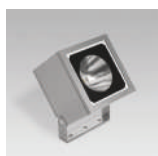

GRAPES

COLOUR ● 16, ● 21

Code		Kg
1099466X-16	1x	1,50
1099467X-16	2x	1,80

Code		Kg
1099468X-16	1x	1,50
1099469X-16	2x	1,80

Code		Kg
1099468X-16	1x	1,50
1099469X-16	2x	1,80

Code		Kg
1099472X-21	1x	1,50
1099473X-21	2x	1,80

PIXOL200

Code		Kg
1099472X-21	1x	1,50
1099473X-21	2x	1,80

Code		Kg
1099472X-16	1x	1,50
1099473X-16	2x	1,80

Code		Kg
1099472X-21	1x	1,50
1099473X-21	2x	1,80

Code		Kg
1099470X-21	1x	1,50
1099471X-21	2x	1,80