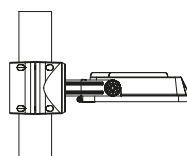

Outdoor floodlights

GRAPES

ADJUSTABLE SINGLE POLE ATTACHMENT (for Ø 102 mm poles)
In die-cast aluminum and painted steel.

ADJUSTABLE DOUBLE POLE ATTACHMENT (for Ø 102 mm poles)
In die-cast aluminum and painted steel.

PANTHEON2

Code		Kg
1099472X-21	1x	1,50
1099473X-21	2x	1,80

PIXOL200

Code		Kg
1099472X-21	1x	1,50
1099473X-21	2x	1,80

MOTO

Code		Kg
1099472X-16	1x	1,50
1099473X-16	2x	1,80

EQOS [Range]

Code		Kg
1099472X-21	1x	1,50
1099473X-21	2x	1,80