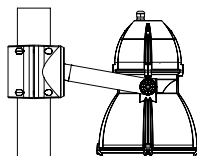

Outdoor floodlights

GRAPES

ADJUSTABLE SINGLE POLE ATTACHMENT (for Ø 102 mm poles)
In die-cast aluminum and painted steel.

ADJUSTABLE DOUBLE POLE ATTACHMENT (for Ø 102 mm poles)
In die-cast aluminum and painted steel.

PANTHEON2

Code		Kg
1099472X-21	1x	1,50
1099473X-21	2x	1,80

PIXOL200

Code		Kg
1099472X-21	1x	1,50
1099473X-21	2x	1,80

MOTO

Code		Kg
1099472X-16	1x	1,50
1099473X-16	2x	1,80

EQOS [Range]

Code		Kg
1099472X-21	1x	1,50
1099473X-21	2x	1,80